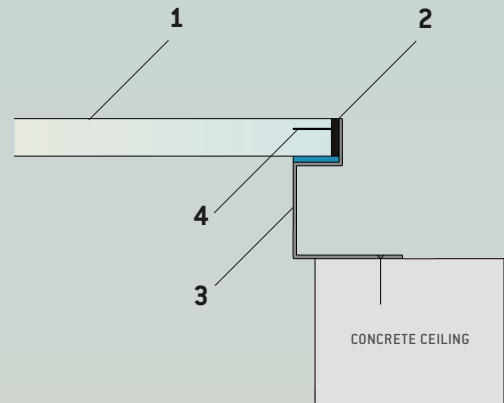

THE SQUARE

THE RECTANGLE

THE CIRCLE

THE INDIVIDUAL

CONSTRUCTION

- 1 static laminated safety glass *
- 2 stainless steel frame
- 3 steel core for glass support
- 4 ceramic strip - black

*laminated safety glass glazed in factory-provided frame

DIMENSIONS

STANDARD SQUARE SIZES:

- up to 80 x 80cm
- up to 100 x 100cm
- up to 120 x 120cm
- up to 150 x 150cm
- up to 180 x 180cm

STANDARD RECTANGLE SIZES:

- up to 100 x 60cm
- up to 120 x 80cm
- up to 140 x 100cm
- up to 200 x 100cm
- up to 300 x 100cm

STANDARD CIRCLE SIZES:

- up to 80cm diameter
- up to 100cm diameter
- up to 120cm diameter
- up to 150cm diameter
- up to 180cm diameter

INDIVIDUAL SIZES AT THE PRICE OF THE INDICATED STANDARD SIZES.

Light-entry dimensions = outside dimension - 9 cm