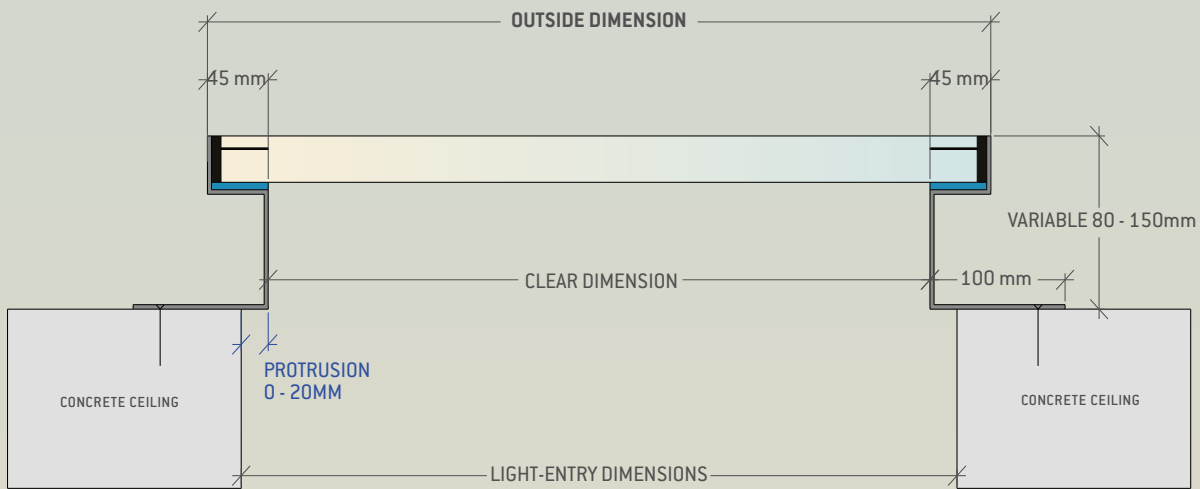

THE SQUARE

THE RECTANGLE

THE CIRCLE

THE INDIVIDUAL

CONSTRUCTION

- 1 static laminated safety glass *
- 2 stainless steel frame
- 3 steel core for glass support
- 4 ceramic strip - black

*laminated safety glass glazed in factory-provided frame

DIMENSIONS

STANDARD SQUARE SIZES:

- up to 80 x 80cm
- up to 100 x 100cm
- up to 120 x 120cm
- up to 150 x 150cm
- up to 180 x 180cm

STANDARD RECTANGLE SIZES:

- up to 100 x 60cm
- up to 120 x 80cm
- up to 140 x 100cm
- up to 200 x 100cm
- up to 300 x 100cm

STANDARD CIRCLE SIZES:

- up to 80cm diameter
- up to 100cm diameter
- up to 120cm diameter
- up to 150cm diameter
- up to 180cm diameter

INDIVIDUAL SIZES AT THE PRICE OF THE INDICATED STANDARD SIZES.

Light-entry dimensions = outside dimension - 9 cm