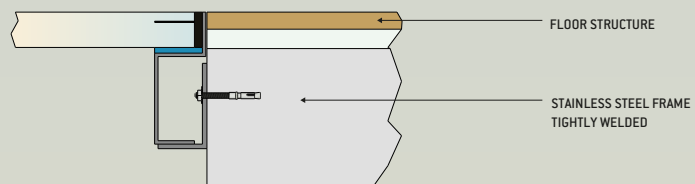

CONNECTION TO LIMITED FLOOR FOUNDATION