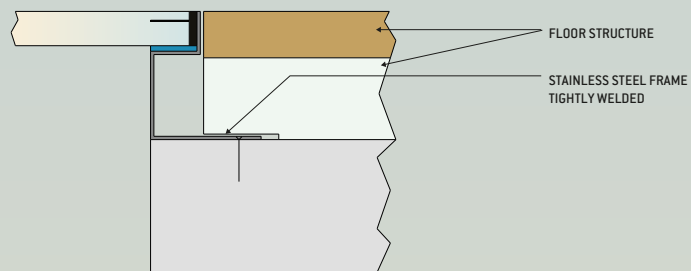

GROUND CONNECTION

The installation of our Skyfloor BB can be undertaken by a specialist or by the Taghell team. The installation set-ups illustrated below are based on roof type (exterior) and floor construction (interior). The sealing of the Skyfloor needs to be carried out by a specialist.

CONNECTION TO BASE SLAB