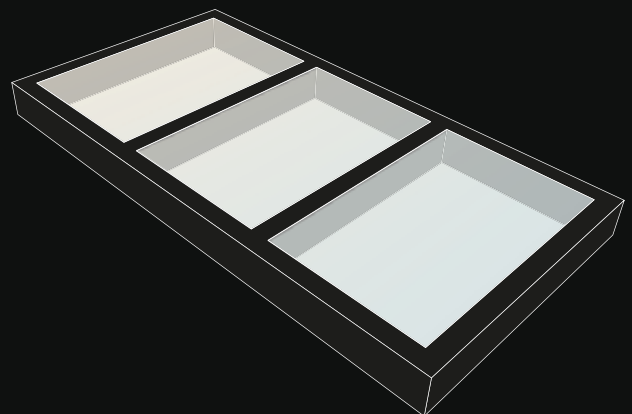

SKYFLOOR BB

TECHNICAL DATA

THE NON-INSOLATED WALK-ON FLOOR GLAZING
FOR INTERIOR AND EXTERIOR USE

FORM

Choose the form of non-insulated walk-on floor glazing that best meets your needs. Built as standard, with a customised finish. Wide variety of add-ons can be individualised.

THE SQUARE

THE RECTANGLE

THE CIRCLE

THE INDIVIDUAL

CONSTRUCTION

- 1 static laminated safety glass *
- 2 stainless steel frame
- 3 steel core for glass support
- 4 ceramic strip - black

*laminated safety glass glazed in factory-provided frame

DIMENSIONS

STANDARD SQUARE SIZES:

- up to 80 x 80cm
- up to 100 x 100cm
- up to 120 x 120cm
- up to 150 x 150cm
- up to 180 x 180cm

STANDARD RECTANGLE SIZES:

- up to 100 x 60cm
- up to 120 x 80cm
- up to 140 x 100cm
- up to 200 x 100cm
- up to 300 x 100cm

STANDARD CIRCLE SIZES:

- up to 80cm diameter
- up to 100cm diameter
- up to 120cm diameter
- up to 150cm diameter
- up to 180cm diameter

INDIVIDUAL SIZES AT THE PRICE OF THE INDICATED STANDARD SIZES.

Light-entry dimensions = outside dimension - 9 cm