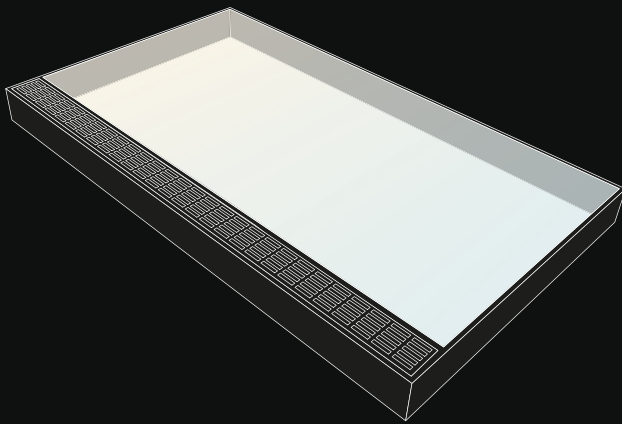

SKYFLOOR BL

TECHNICAL DATA

THE WALK-ON LIGHT SHAFT GLAZING

FORM

Choose the form of the walk-on light shaft glazing with integrated ventilation grid that best meets your needs. Built as standard, with a customised finish. Wide variety of add-ons can be individualised.

THE RECTANGLE