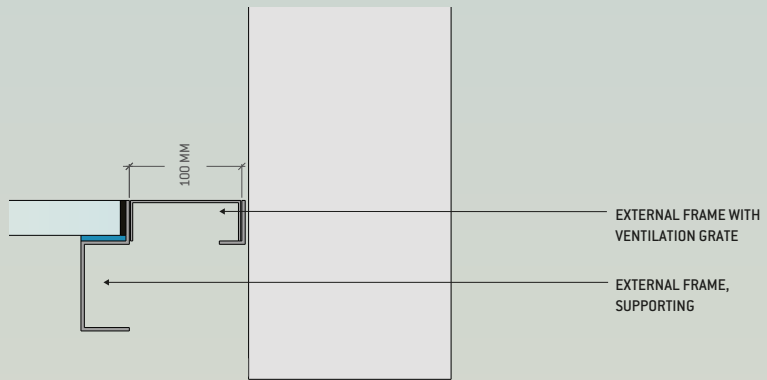

CONNECTION

After removal of the metal grate, the installation of the Skywell BI walk-on light shaft cover can be undertaken by the client, or by a local specialist.

For outdoor installations we recommend a 2% incline to ensure drainage of rain and condensate.

WALL CONNECTION