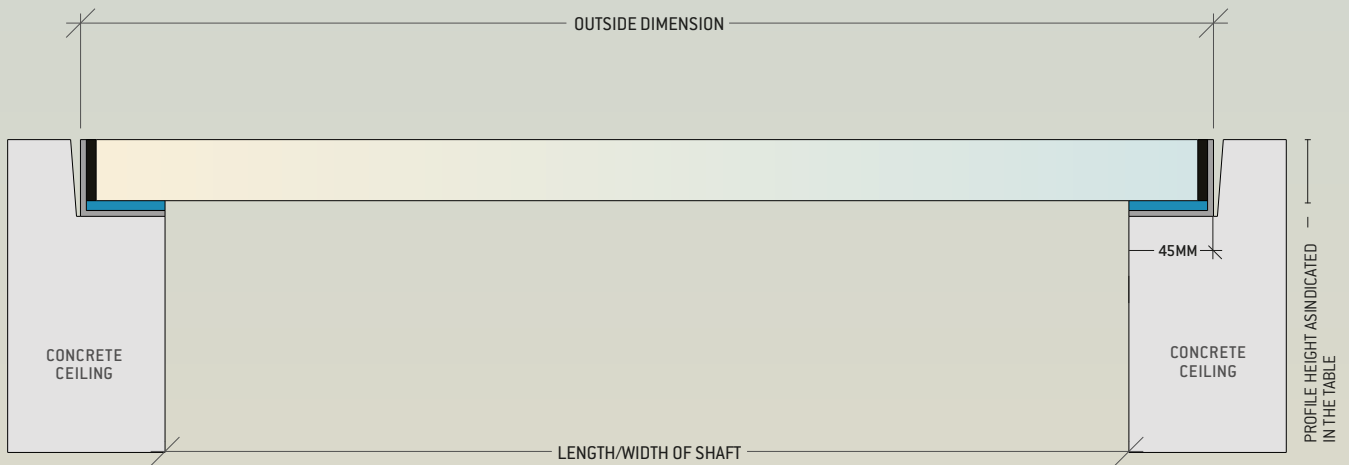

### FORM

Choose the form of the walk-on light shaft glazing with integrated ventilation grid that best meets your needs. Built as standard, with a customised finish. Wide variety of add-ons can be individualised.

# CONSTRUCTION

- 1 static laminated safety glass \*
- 2 stainless steel frame - brushed - with integrated ventilation grid
- 3 steel core for glass support
- 4 sealing joint - black
- 5 ceramic strips - black (optional)

# DIMENSIONS