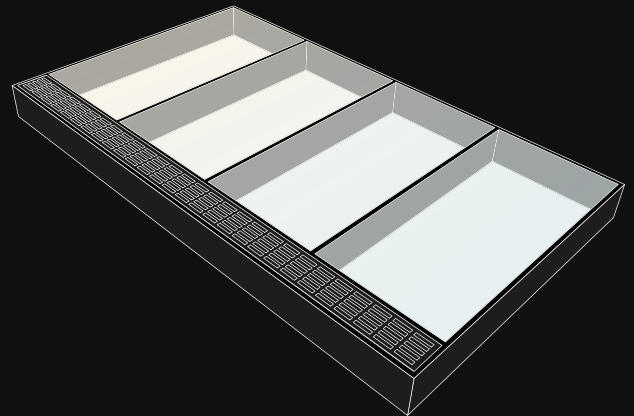

## SKYFLOOR BL

TECHNICAL DATA

THE WALK-ON LIGHT SHAFT GLAZING

### FORM

Choose the form of the walk-on light shaft glazing with integrated ventilation grid that best meets your needs. Built as standard, with a customised finish. Wide variety of add-ons can be individualised.

# CONSTRUCTION

- 1 static laminated safety glass \*
- 2 stainless steel frame - brushed - with integrated ventilation grid
- 3 steel core for glass support
- 4 sealing joint - black
- 5 ceramic strips - black (optional)

## STANDARD RECTANGLE SIZES:

SIZES FOR GUIDANCE

	PROFILHÖHE:
up to 100 x 60cm	35mm
up to 120 x 80cm	35mm
up to 140 x 100cm	39mm
up to 200 x 80cm	39mm
up to 200 x 100cm	39mm
up to 300 x 100cm	39mm

Weight: approx. 80 kg per m<sup>2</sup>